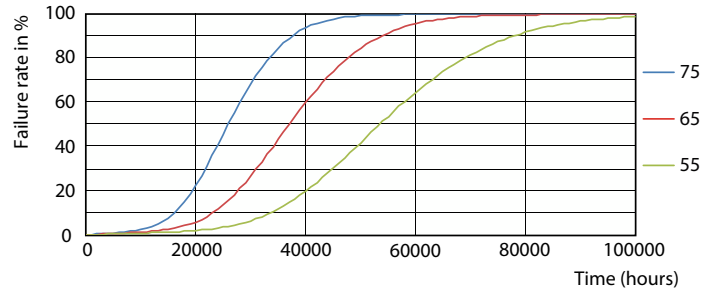

CorePro LEDtube EM/Mains

Životnost

Life Expectancy Diagram - CorePro LEDtube 1500mm UO 31.5W 840 T8