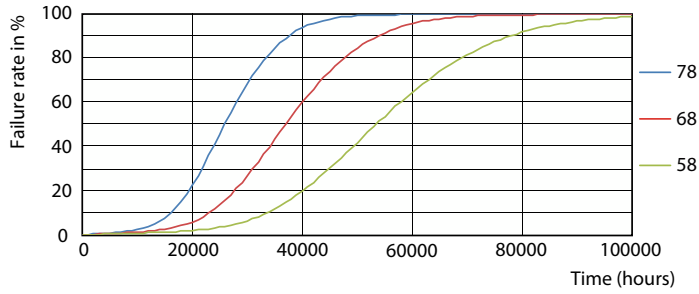

CorePro LEDtube EM/Mains

Životnost

Life Expectancy Diagram - CorePro LEDtube 1500mm UO 31.5W 840 T8