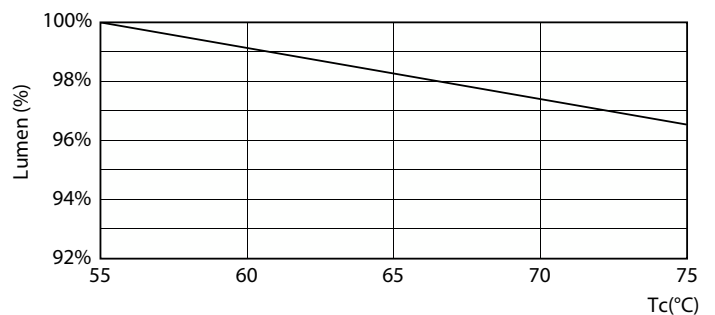

General uniform lighting - CorePro LEDtube 1500mm UO 31.5W 840 T8

Spectral Power Distribution Colour - CorePro LEDtube 1500mm UO 31.5W 840 T8

Životnost

Life Expectancy Diagram - CorePro LEDtube 1500mm UO 31.5W 840 T8