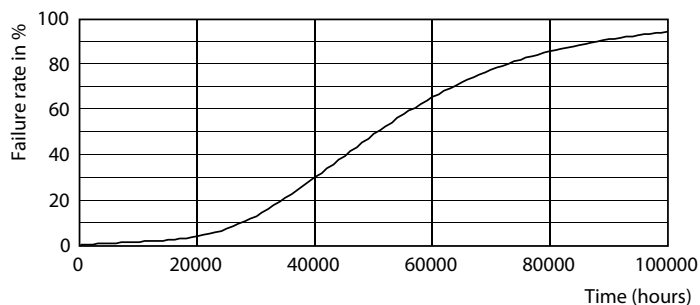

Životnost

Life Expectancy Diagram

Lumen Maintenance Diagram