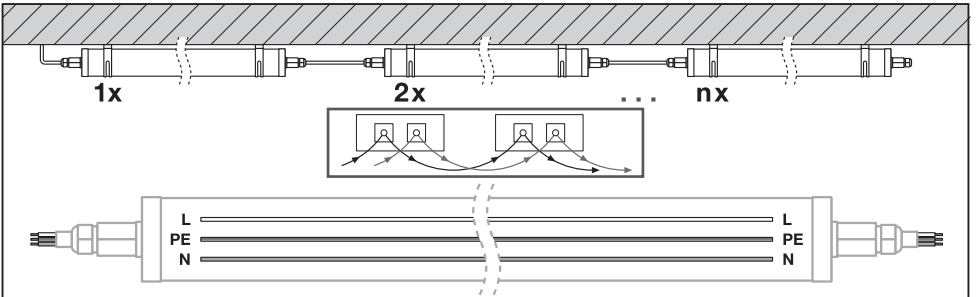

n	B16	C10	C16
DP SPECIAL 1200 22W/4000K WT IP67	25	23	36
DP SPECIAL 1200 42W/4000K WT IP67	24	21	34
DP SPECIAL 1500 30W/4000K WT IP67	25	22	36
DP SPECIAL 1500 50W/4000K WT IP67	24	21	34