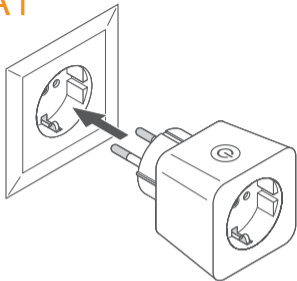

## SMART<sup>+</sup>

PLUG EU

Works with  
**Apple HomeKit**

 **Bluetooth®**

A1

HOME APP

A2