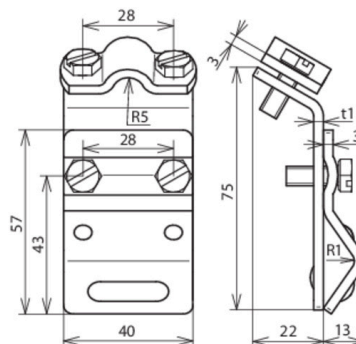

**DRK ZS 7.10 W13.25 V2A (338 009)**

Figure without obligation

Arrangement:

Type	DRK ZS 7.10 W13.25 V2A
Part No.	338 009
Clamping range bead	13-25 mm
Material of gutter clamp	StSt
Clamping range Rd	7-10 mm
Material of conductor clamp	StSt
Width / material thickness	40 / 2,5 mm
Screw	M6 x 16 mm
Material of screw	StSt
Lightning current carrying capability (10/350 µs)	<sup>*)</sup>
Standard	EN 62561-1
Weight	136 g
Customs tariff number (Comb. Nomenclature EU)	85389099
GTIN	4013364057982
PU	25 pc(s)

<sup>\*)</sup> See test certificate for exact classification.

We reserve the right to introduce changes in performance, configuration and technology, dimensions, weights and materials in the course of technical progress. The figures are shown without obligation.